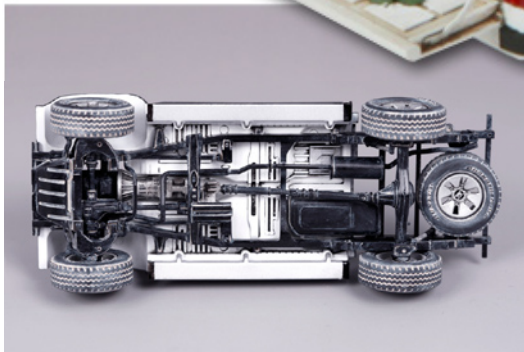

MENG

PICK-UP con ZPU-1

Plastica
Scala 1:35

Acquistabile in esclusiva su:
www.steelmodels.com

27,50 €
prezzo ivato

MENG

PICK UP w/ZPU-1

1/35 SCALE

www.meng-model.com